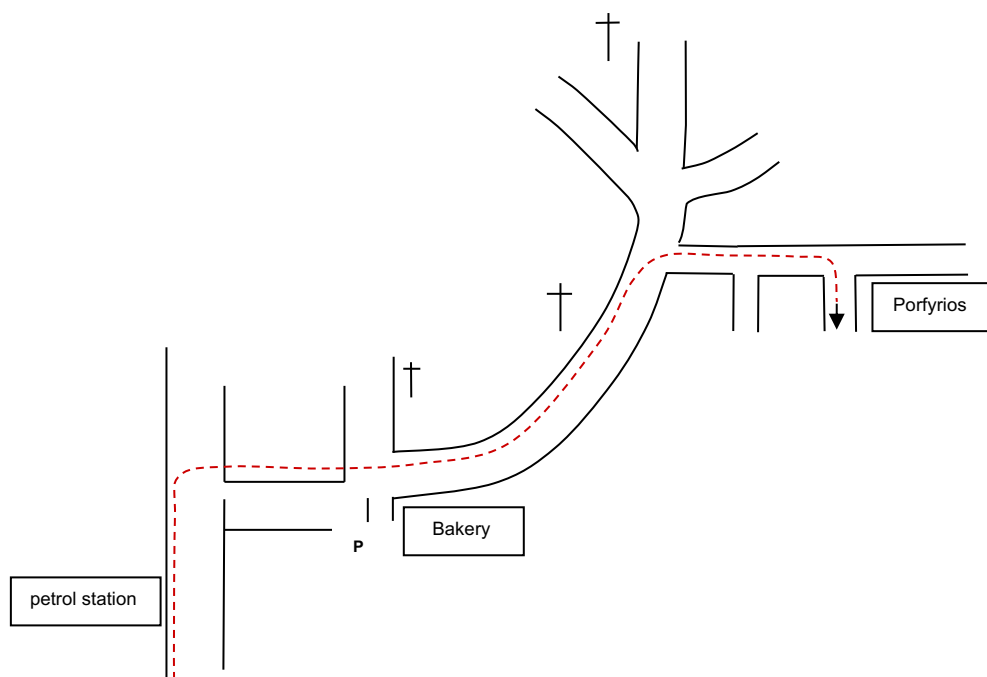

Porfyrios Country House

Description from Larnaca Airport to Choirokitia

Dear Guest,

Leaving the Larnaca International Airport, please keep driving always direction Limassol (Lemesos), until you are on the Highway A5 to Limassol.

At exit No. 14 “Choirokoitia” (Khirokitia) leave the highway. Drive immediately right under the bridge and at the end of the road turn right.

After the petrol station turn again right and after about 800 meters again right.

After approximately 150 meters you will reach the “Porfyrios Country House “.

- **Coordinates: 34° 47' 51" N 33° 20' 7" E**

***If you have any problems finding Choirokoitia or the Porfyrios country house give us a call mobile no. 00357 99520973**