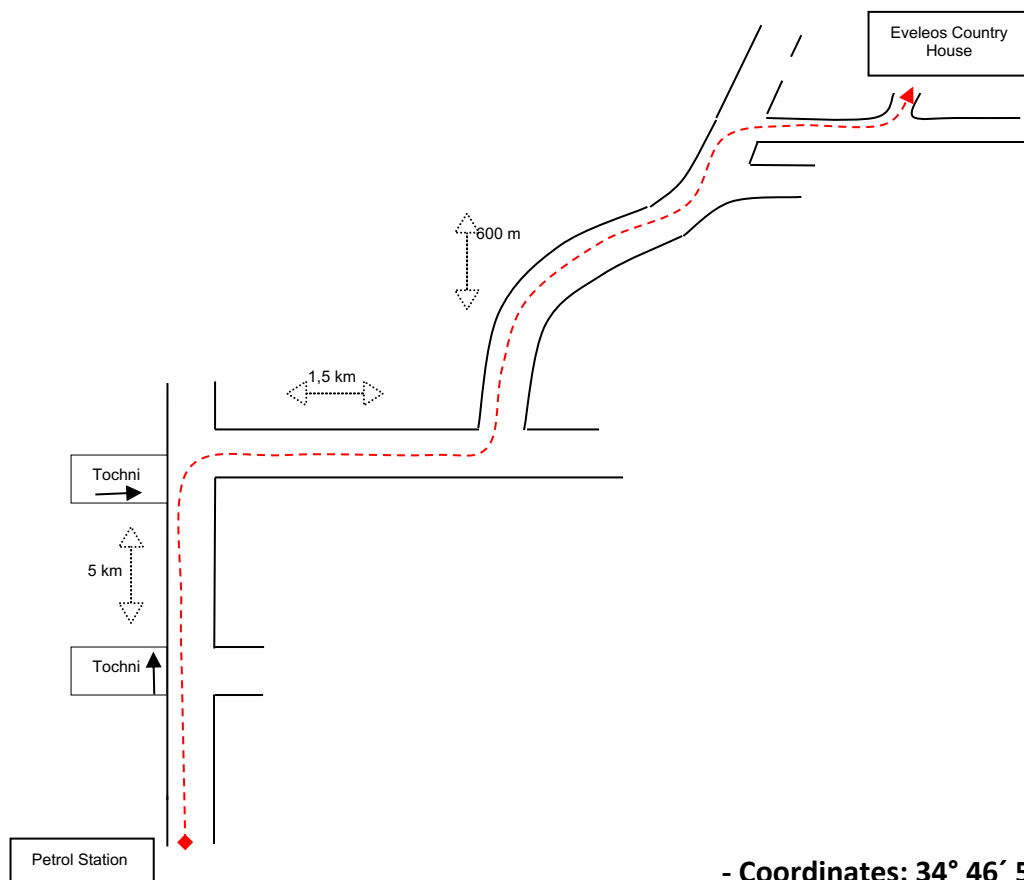

Eveleos Country House

Description from Larnaca Airport to Tochni

Dear Guest,

Leaving the Larnaca International Airport, please keep driving always direction Limassol (Lemesos), until you are on the High Way A5 to Limassol.

At the Exit No. 14 Choirokoitia (Khirokitia) leave the highway, drive immediately right under the bridge and at the end of the road follow the signs to Tochni.

After 5 km you will find a sign leading you to Tochni, you have to turn right. After about 1,5 km turn left (on your right-hand side you will see an EVELEOS sign). Drive the road about 600 meters and turn right - there is a second EVELEOS sign on the left side and you reach the private parking of Eveleos Country House. The Eveleos House is opposite of you.

- Coordinates: 34° 46' 53" N 33° 19' 18" E

***If you have any problems finding Tochni or the Eveleos country house give us a call mobile no. 00357 99520973.**