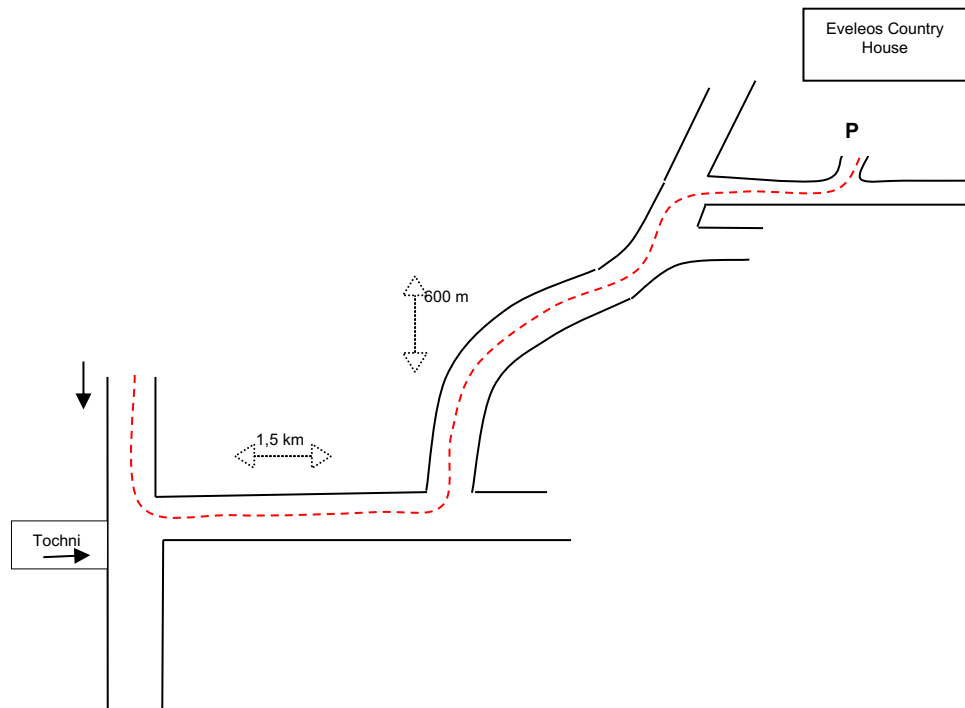

### Description from Paphos Airport to Tochni

Dear Guest,

Leaving the airport, turn left and drive straight until you are on the main road. At the crossroad turn right direction Limassol/Lemesos and follow the signs for the High Way A6 direction Limassol – Lefkosia (Nicosia). Leave the High way at exit No 15 and follow always the signs for Tochni Village. You are now at B1.

Turn left at a sign leading to “Tochni (2 km)”. As from this point, please consider the diagram below. About 1,5 km turn left (on your right-hand side you will see an EVELEOS sign). Drive the road about 600 meters and turn right –there is a second EVELEOS sign on the left side and you reach the private parking of Eveleos Country House. The Eveleos House is opposite of you.

- Coordinates: 34° 46' 53" N 33° 19' 18" E

**\*If you have any problems finding Tochni or the Eveleos country house give us a call mobile no. 00357 99520973.**