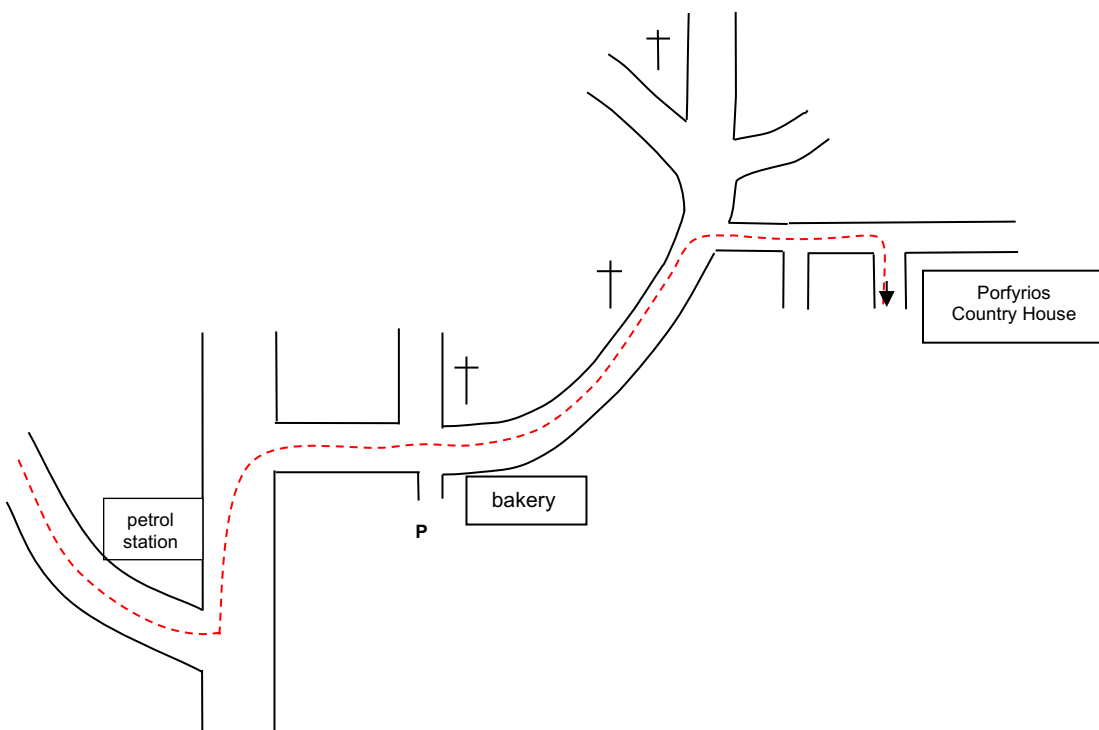

Porfyrios Country House

Description from Paphos Airport to Choirokitia

Dear Guest,

Leaving the airport, turn left and drive straight until you are on the main road. At the crossroad turn right direction Limassol/Lemesos and follow the signs for the Highway A6 direction Limassol – Lefkosia (Nicosia).

At exit No. 14 “Choirokoitia” (Khirokitia) leave the highway. At the end of the road you will find a petrol station “Petrolina” on your left side. Turn left and the next street turn right and then after about 800 meters again right.

After approximately 150 meters you will reach the “Porfyrios Country House”.

- Coordinates: 34° 47' 51" N 33° 20' 7" E

***If you have any problems finding Choirokoitia or the Porfyrios country house give us a call mobile no. 00357 99520973**