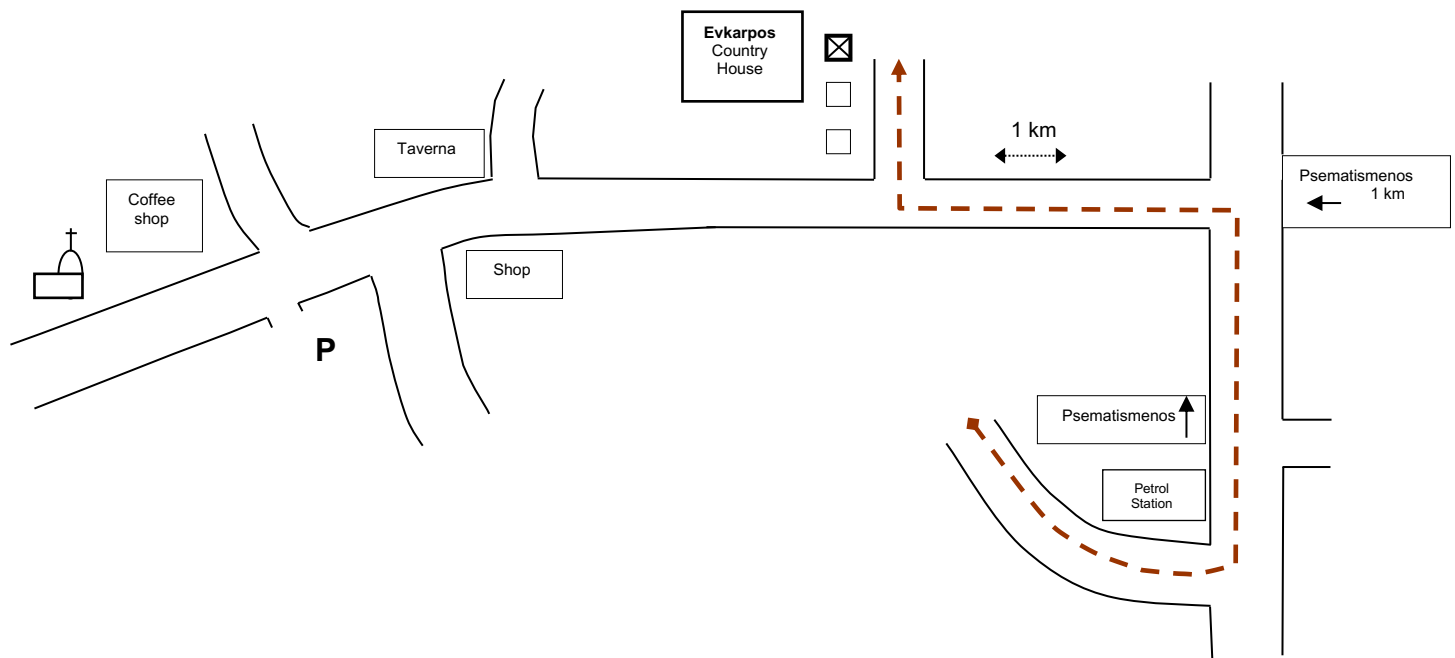

Evkarpos Country House

Description from Paphos Airport to Psematismenos

Dear Guest,

Leaving the PAPHOS airport, turn left and drive straight until you are on the main road. At the crossroad turn right direction Limassol/Lemesos and follow the signs for the highway A6 direction Limassol – Lefkosia (Nicosia).

At exit No. 14 “Choirokoitia” (Khirokitia) leave the highway. At the end of the road is a Petrol station “Petrolina”. Turn left and drive straight.

After you drive 3 km, you will find again a sign leading you to Psematismenos (1 km) where you have to turn to the left.

About 1 km turn right and in about 100 meters you will see Evkarpos Country House on the left side.

- **Coordinates: 34° 46' 4" N 33° 20' 44" E**

***If you have any problems finding Psematismenos or the Evkarpos Country House give us a call mobile no. 00357 99520973.**